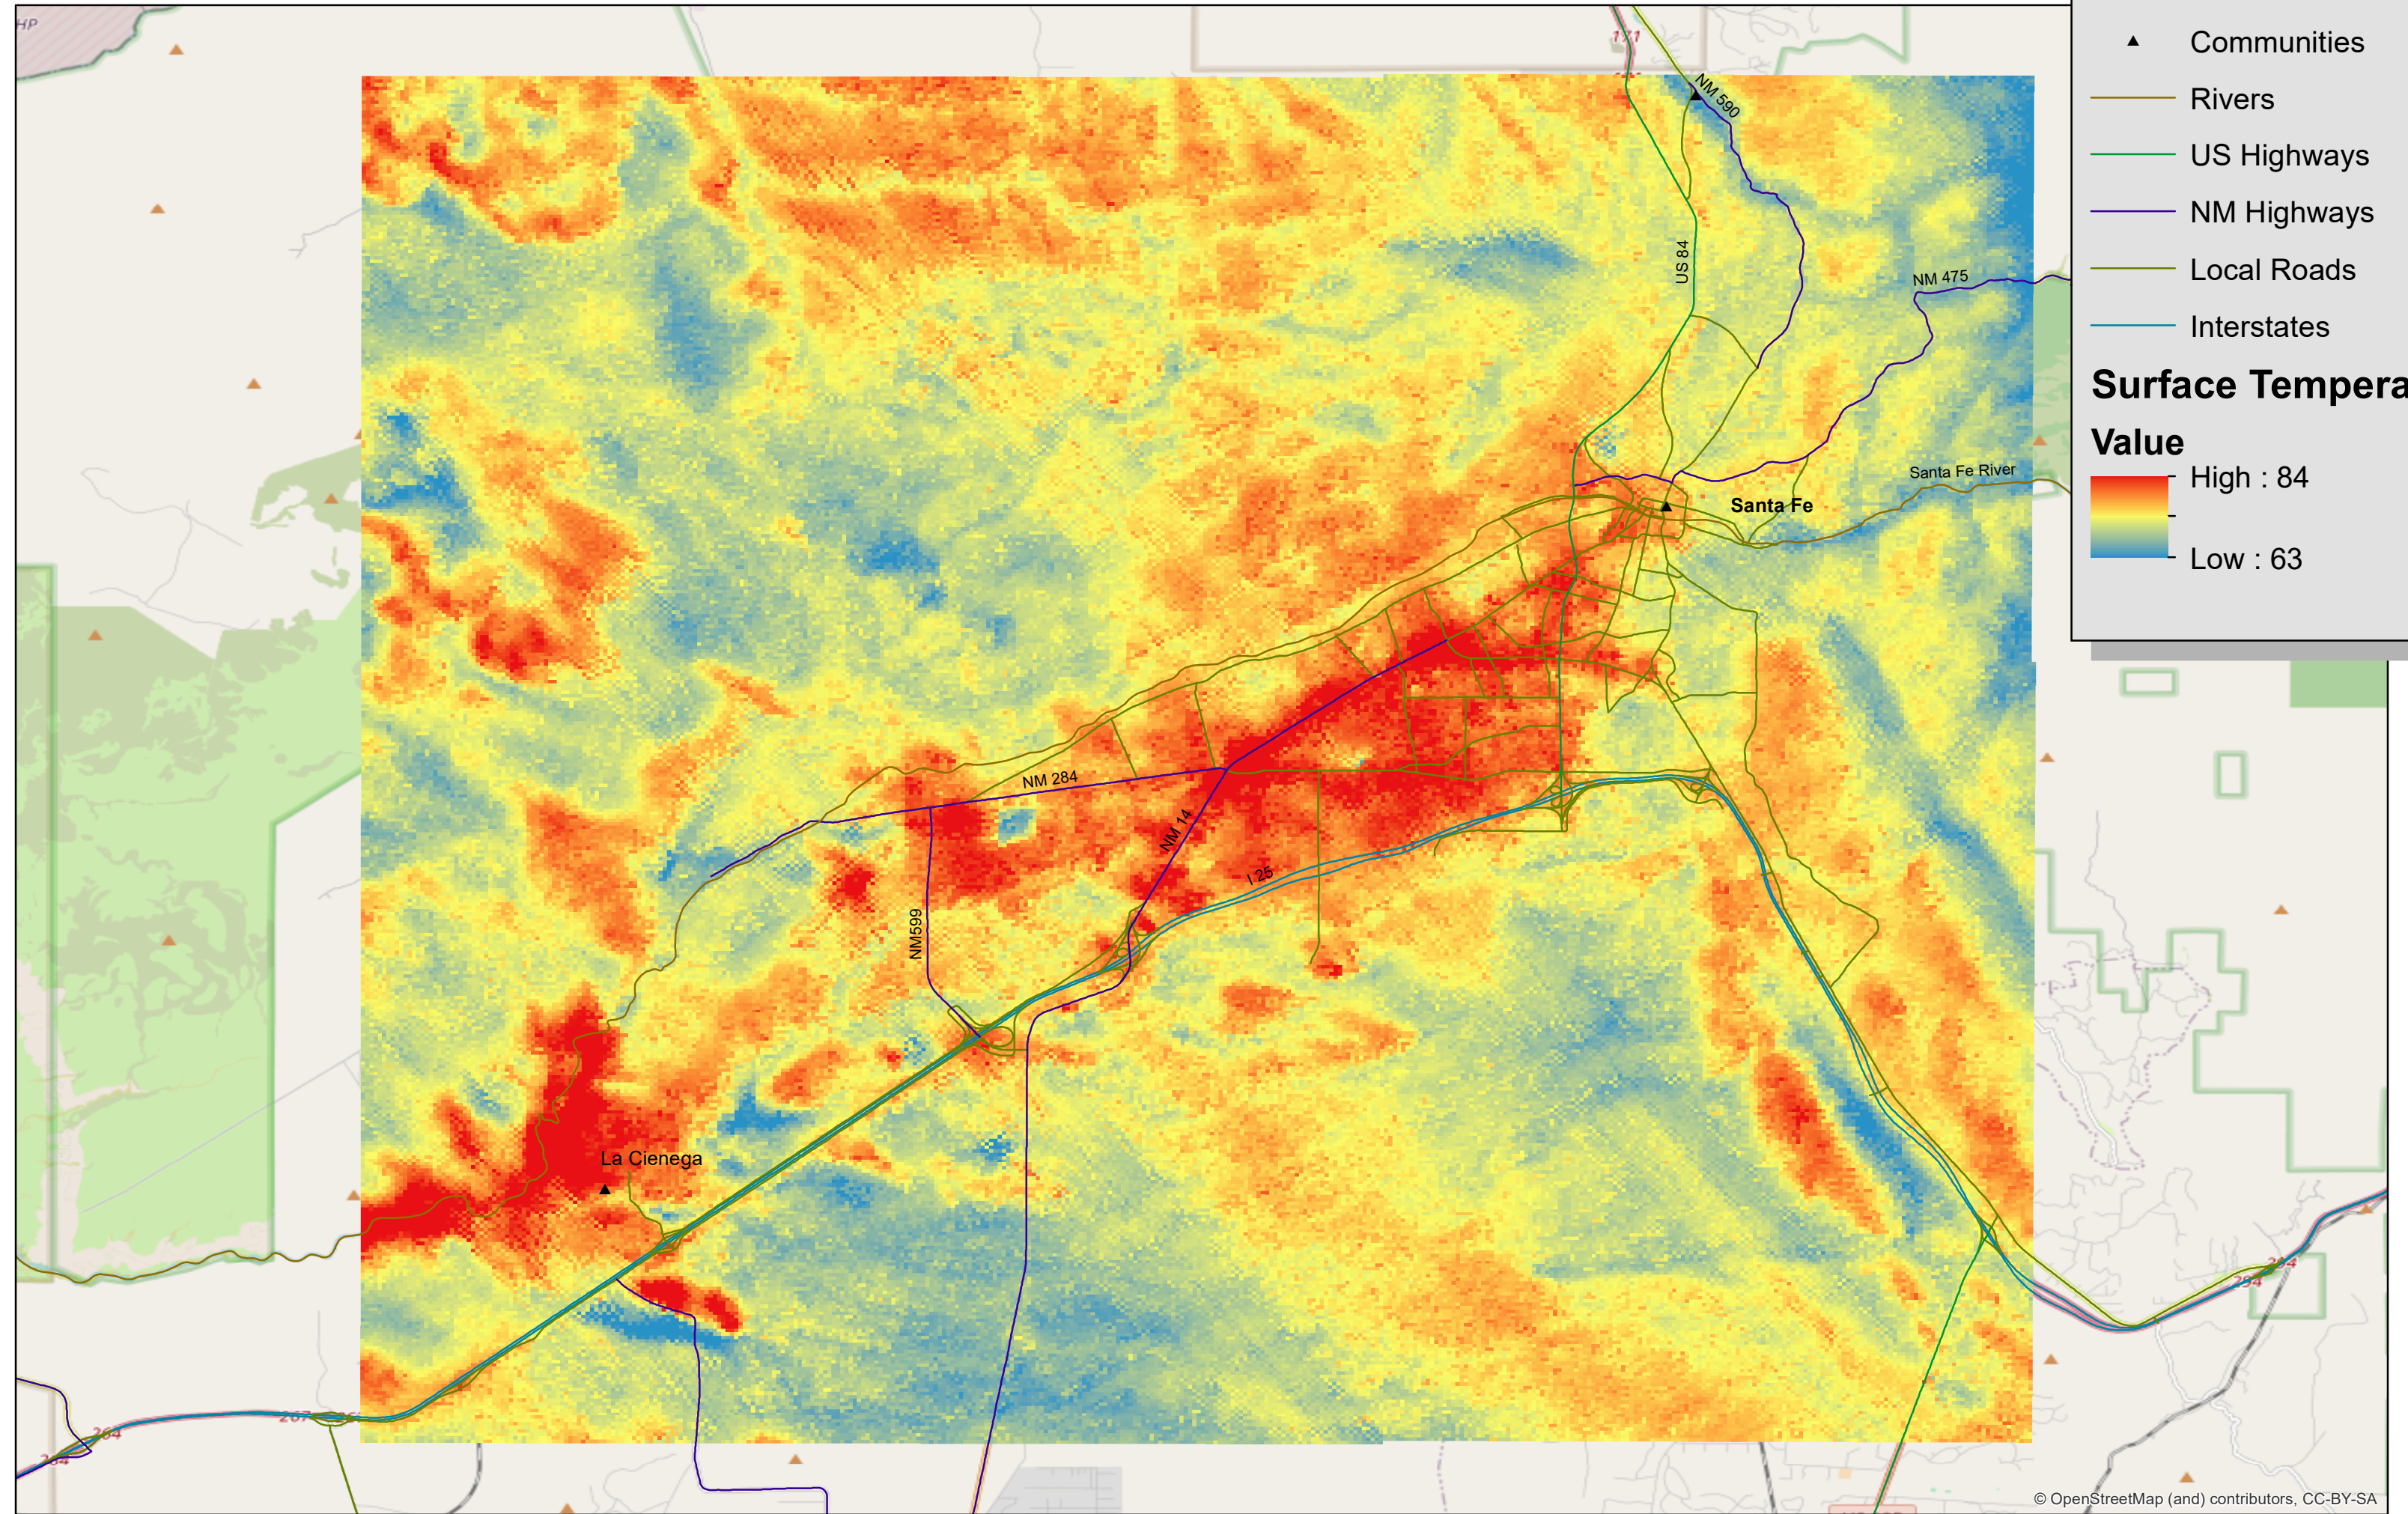

Daytime

Legend

- ▲ Communities
- Rivers
- US Highways
- NM Highways
- Local Roads
- Interstates

Surface Temperature Value

Nighttime